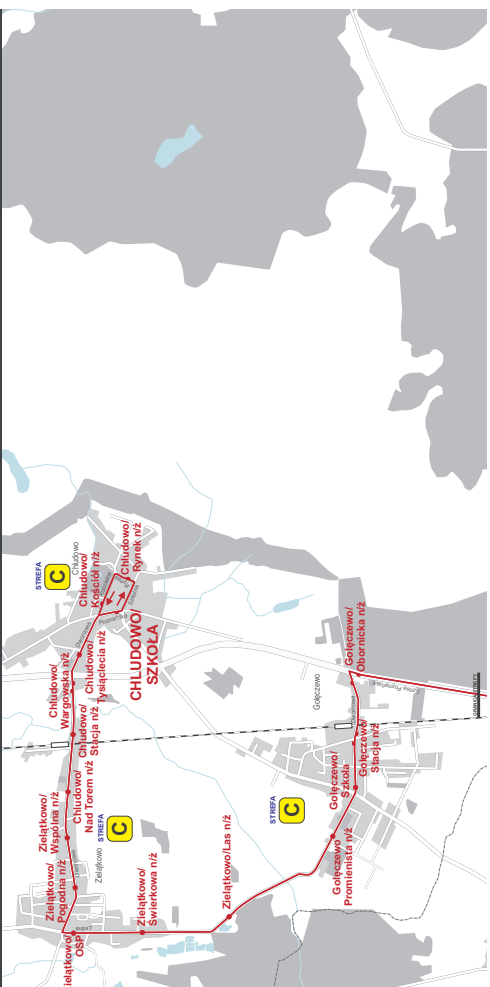

LINIA 904

ODJAZDY OS. SOBIESKIEGO

Dni robocze	Soboty	Niedziele i święta
05:35 06:50 07:55	05:35 06:50 07:57	07:00 08:15 09:43
09:15 10:25 11:35	09:15 10:20 11:20	10:45 12:00 13:05
12:45 14:00 14:55	12:50 13:55 15:05	14:15 15:20 16:30
16:00 17:27 18:30	16:15 17:20 18:30	17:35 19:00 20:05
19:40 21:07 22:15	19:50 21:00 22:05	21:20 22:20

ODJAZDY ZŁOTNIKI OSIEDLE

Dni robocze	Soboty	Niedziele i święta
05:10 06:15 07:20	05:05 06:15 07:25	06:20 07:40 09:05
08:28 09:40 10:55	08:28 09:45 10:55	10:10 11:25 12:32
12:10 13:30 14:27	12:20 13:20 14:30	13:41 14:50 15:45
15:32 16:40 18:00	15:40 16:43 18:00	17:05 18:10 19:30
19:10 20:22 21:30	19:15 20:20 21:40	20:40 21:50

TRASA: Os. Sobieskiego - Szelągowskiego - Szymanowskiego - Os. Zygmunta Staro - Os. Marysieńki I - Os. Marysieńki II - Mateckiego - Łęgowskiego NZ - Suchy Las Władukt NZ - Suchy Las Kościół - Suchy Las Szkoła - Suchy Las Korwialowa - Jelonek Nektarowa NZ - Złotniki Złotnicka NZ - Złotniki Osiedle

Os. Sobieskiego 00:00 - Przyjazd Chłudowo 02:55
Os. Sobieskiego 00:30 - Przyjazd Chłudowo 02:55
KURSY TYLKO W NOCZ I PT. SOB. ORAZ SOB. NIEDZ.

nocna 652 VINIT